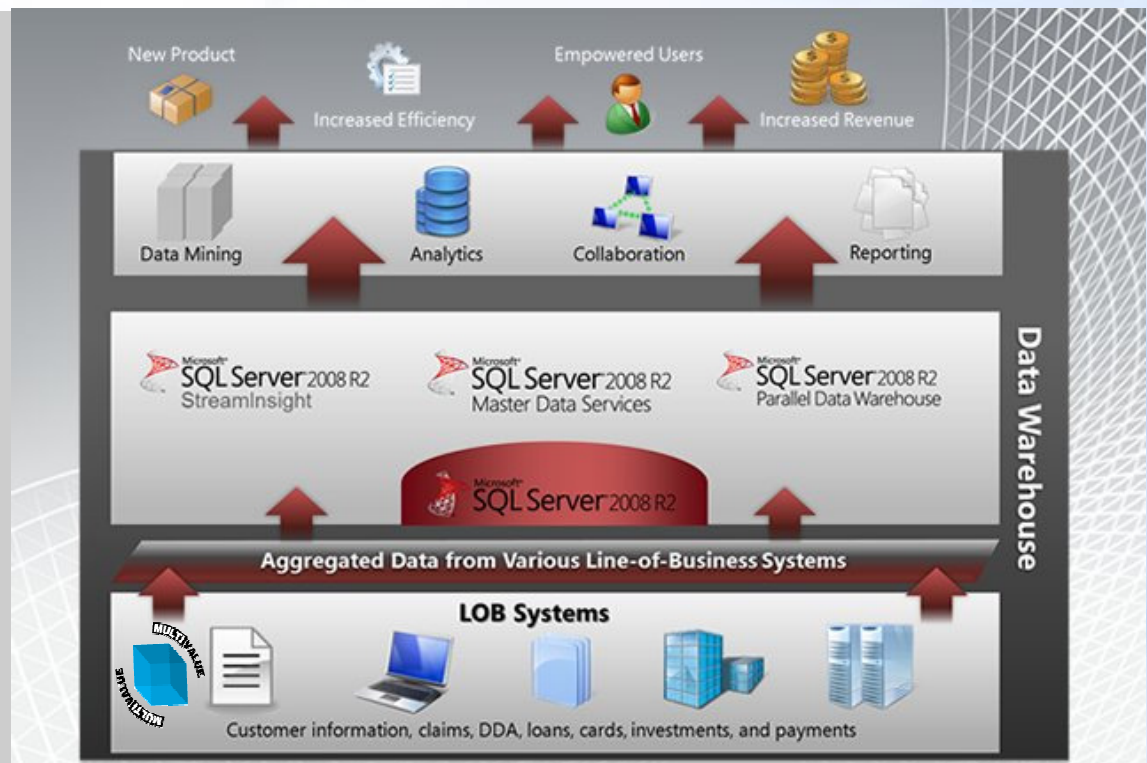

Data Warehousing Made Easy

mv.SSIS revolutionizes the way in which everyday users interpret and visualize key organization data

Take the initiative and make your company ultra-competitive. Use the power of a SQL-based data warehouse with easy to implement, seamless integration to your MultiValue system using mv.SSIS.

Use industry standard, SQL-based tools for tasks such as data mining, data migration and reporting services and enable company decision makers to slice and dice data to assist them in making intelligent business decisions.

Differentiate your organization and efficiently manage enterprise information and deliver insights that drive business decisions!

Use mv.SSIS to initiate bulk file updates or take advantage of 'delta updates' and capture information in real time, refreshing only data that has changed since the last iteration for greater efficiency.

Simple to use graphical tools in SQL Server Integration Services (SSIS) ease you through the process to build your data extractions.

Aggregate large amounts of data from any MultiValue data source into your data warehouse and use delta updates for those critical, near real-time requirements.